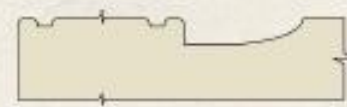

Product Guide

THERMOFOIL SERIES

RAISED PANEL DOOR STYLES (SQUARE CORNER)

BANFF

Inside Profile Banff

Edge Profile Glacier

Colour Euro White

Min D Size 7-1/2" x 7-1/2"

Min DF Size 7-1/2" x 4-1/2"

Stile Width 2-1/4"

ELEGANCE

Inside Profile Elegance

Edge Profile Cove

Colour Snow White

Min D Size 8" x 8"

Min DF Size 8" x 5"

Stile Width 2-1/2"

TUSCANY

Inside Profile Tuscany

Edge Profile Columbia

Colour Antique White

Min D Size 7-1/2" x 7-1/2"

Min DF Size 7-1/2" x 5-1/2"

Stile Width 2-1/8"

WINTERSET

Inside Profile WinterSet

Edge Profile Glacier

Colour Antique White

Min D Size 8-1/2" x 8-1/2"

Min DF Size 8-1/2" x 5-1/2"

Stile Width 2-3/4"

**All Raised Panel styles are available with arches at no additional cost

Stylish Elegance...