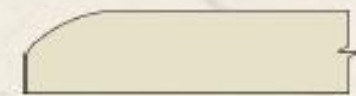

Rail widths may be reduced on drawer fronts, depending on the height and style. This can be due to machine or tooling limitations or just a style choice we have made. Let us know if you need something specific and we will work to make it happen.

EDGE PROFILES

Product Guide

THERMOFOIL SERIES

STANDARD PROFILES

INSIDE ROUND CORNER PROFILES

INSIDE SQUARE CORNER PROFILES

SHAKER (FLAT PANEL) PROFILES

Product Guide

THERMOFOIL SERIES

SLAB DOOR STYLES

MARSEILLE

Inside Profile Slab

Edge Profile Eased

Colour Aria

Min D Size 2" x 6"

Min DF Size 2" x 6"