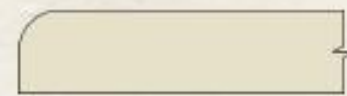

EDGE PROFILES

Product Guide

THERMOFOIL SERIES

STANDARD PROFILES

INSIDE ROUND CORNER PROFILES

INSIDE SQUARE CORNER PROFILES

SHAKER (FLAT PANEL) PROFILES

Product Guide

THERMOFOIL SERIES

SLAB DOOR STYLES

MARSEILLE

Inside Profile Slab

Edge Profile Eased

Colour Aria

Min D Size 2" x 6"

Min DF Size 2" x 6"