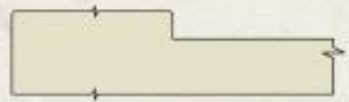

Product Guide

THERMOFOIL SERIES

FLAT PANEL DOOR STYLES

OXFORD

Inside Profile Oxford

Edge Profile Eased

Colour Summerflame

Min D Size 7" x 7"

Min DF Size 7" x 4"

Stile Width 2-1/4"

LANCASTER

Inside Profile Lancaster

Edge Profile Eased

Colour Cayenne Maple

Min D Size 7-1/2" x 7-1/2"

Min DF Size 7-1/2" x 4"

Stile Width 2-1/2"

LANCASTER II

Inside Profile Lancaster II

Edge Profile Eased

Colour Chocolate Pear

Min D Size 7-1/2" x 7-1/2"

Min DF Size 7-1/2" x 4"

Stile Width 2-1/2"

YORK

Inside Profile York

Edge Profile Eased

Colour Hard Rock EM

Min D Size 7-1/2" x 7-1/2"

Min DF Size 7-1/2" x 4"

Stile Width 2-3/16"

Timeless Allure...