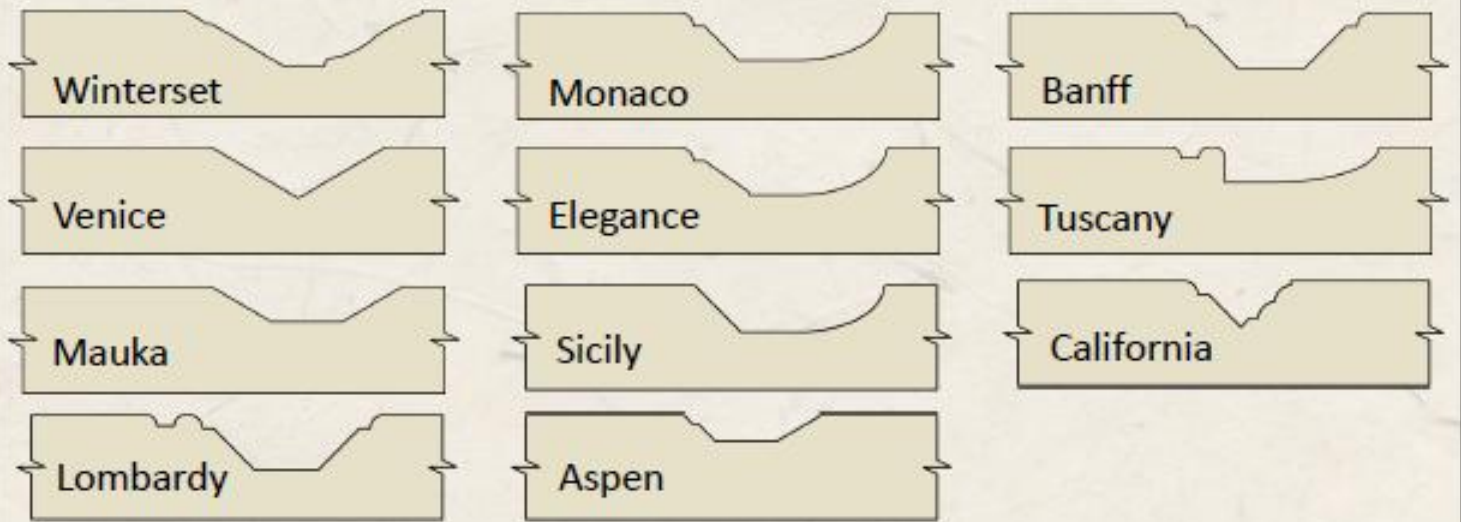

EDGE PROFILES

Product Guide

THERMOFOIL SERIES

STANDARD PROFILES

INSIDE ROUND CORNER PROFILES

INSIDE SQUARE CORNER PROFILES

SHAKER (FLAT PANEL) PROFILES

Product Guide