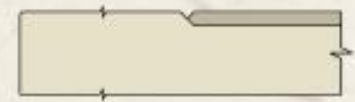

***All Raised Panel styles are available with arches at no additional cost*

Stylish Elegance...

Product Guide

THERMOFOIL SERIES

FLAT PANEL DOOR STYLES

OXFORD

Inside Profile Oxford

Edge Profile Eased