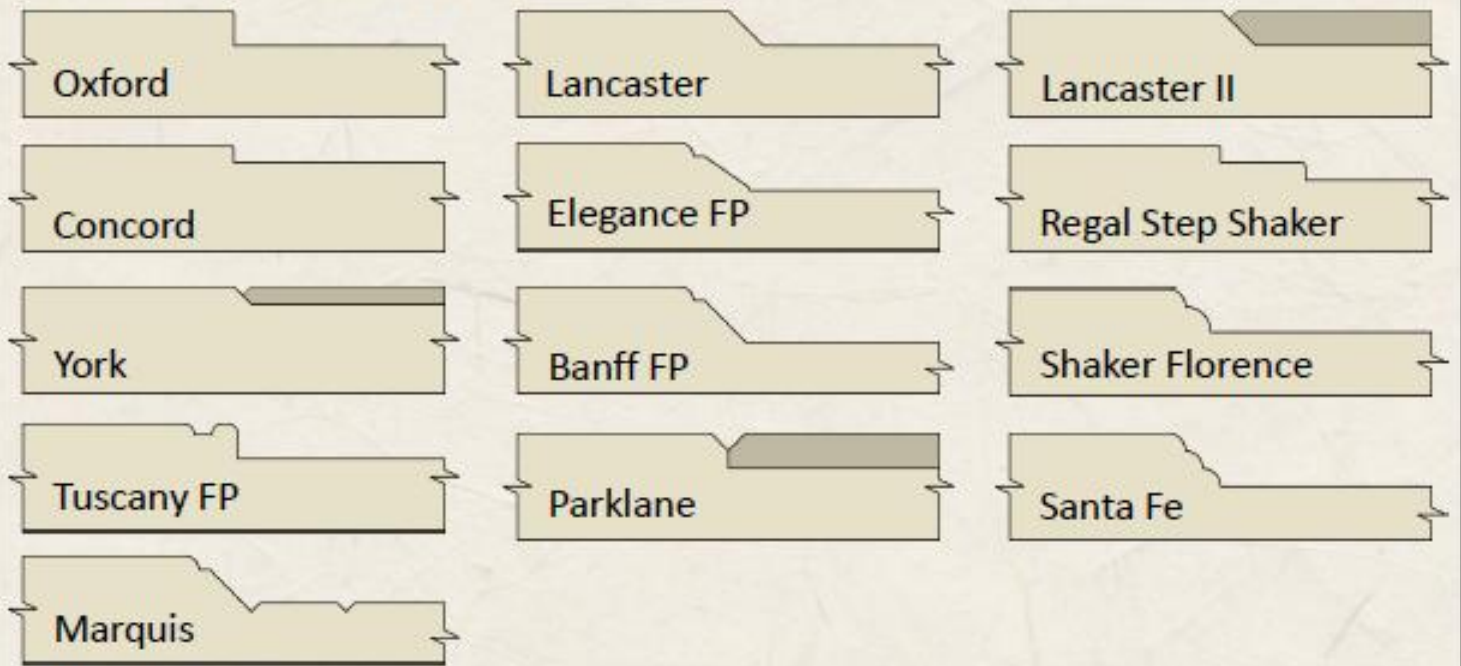

EDGE PROFILES

Product Guide

THERMOFOIL SERIES

STANDARD PROFILES

INSIDE ROUND CORNER PROFILES

INSIDE SQUARE CORNER PROFILES

SHAKER (FLAT PANEL) PROFILES

Product Guide