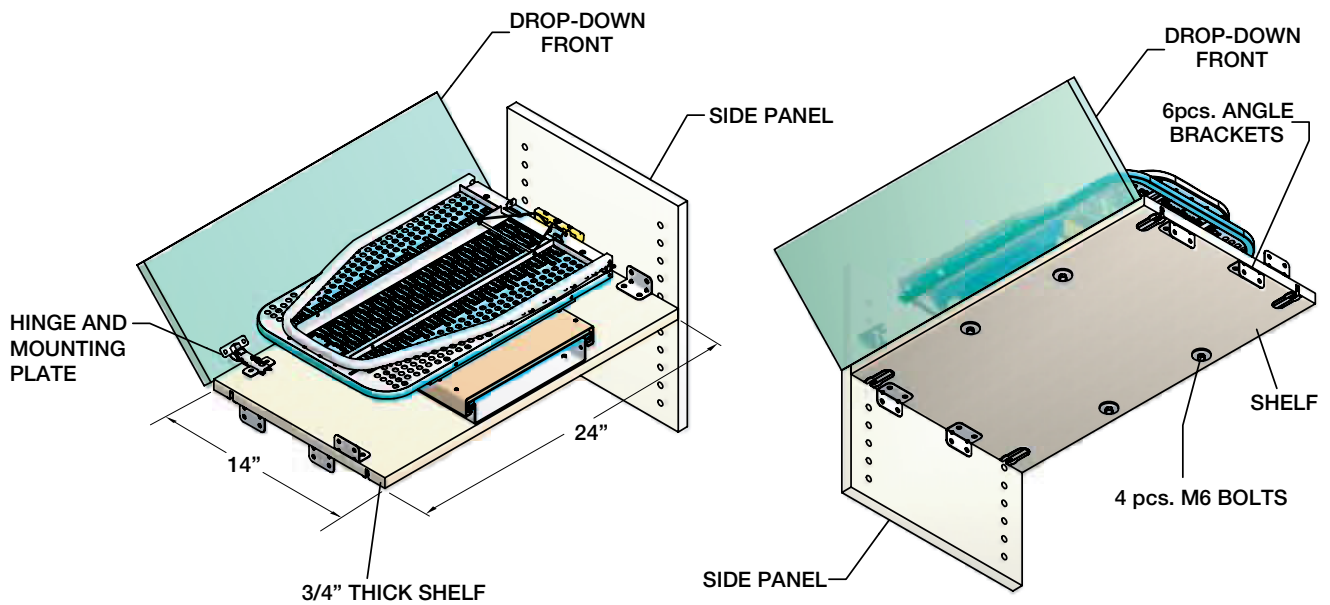

Item No.: 568.60.780

Ironfix® Shelf-mounted

Important Notes:

- Before mounting the Ironfix, it is the end users responsibility to assure that the Cabinet and Shelf are securely affixed, can adequately support the Ironfix when it's extended, and weight of "ironing" is applied.
- Häfele recommends a $\frac{3}{4}$ " (19 mm) thick shelf.
- Do not rely solely on RTA connectors or shelf supports/pins to support this item.
- Specifically included in this kit are 6 pcs. angle brackets and screws which we suggest are used, see Diagram B.
- Ironfix must be mounted on shelf via through holes using provided bolts.
- Use only as an ironing board for clothes! Unsafe for use as a seat, step, or table - misuse may cause serious injury.

Parts List:

1 pc. Ironfix unit
1 pc. mounting template
4 pcs. M6 bolts
6 pcs. angle brackets
24 pcs. #8 x 5/8" screws

Important Dimensions, see Diagram A below

Fits into a 24" wide x 14" deep space
Height: 130 mm (5 1/8")
Width: 520 mm (20 1/2")
Depth: 350 mm (13 3/4")
Extended board length: 952 mm (37 1/2")

Diagram **A**

Instructions:

1. Use included template to mark and drill 4 places 1/4" (6.5 mm) diameter through holes in shelf.
2. Be sure shelf is securely fastened by using included angle brackets and screws, see important notes on previous page and Diagram B below.
3. Attach Ironfix to shelf via through holes using included bolts.
4. Attach drop-down front, see below for suggestions.

Diagram **B**

To attach Drop-Down Front, Häfele recommends using Concealed Cup Hinges for adjustability. Exact location of hinges, dimension of drop-down front, overlay, etc. – to be performed by trial and error.