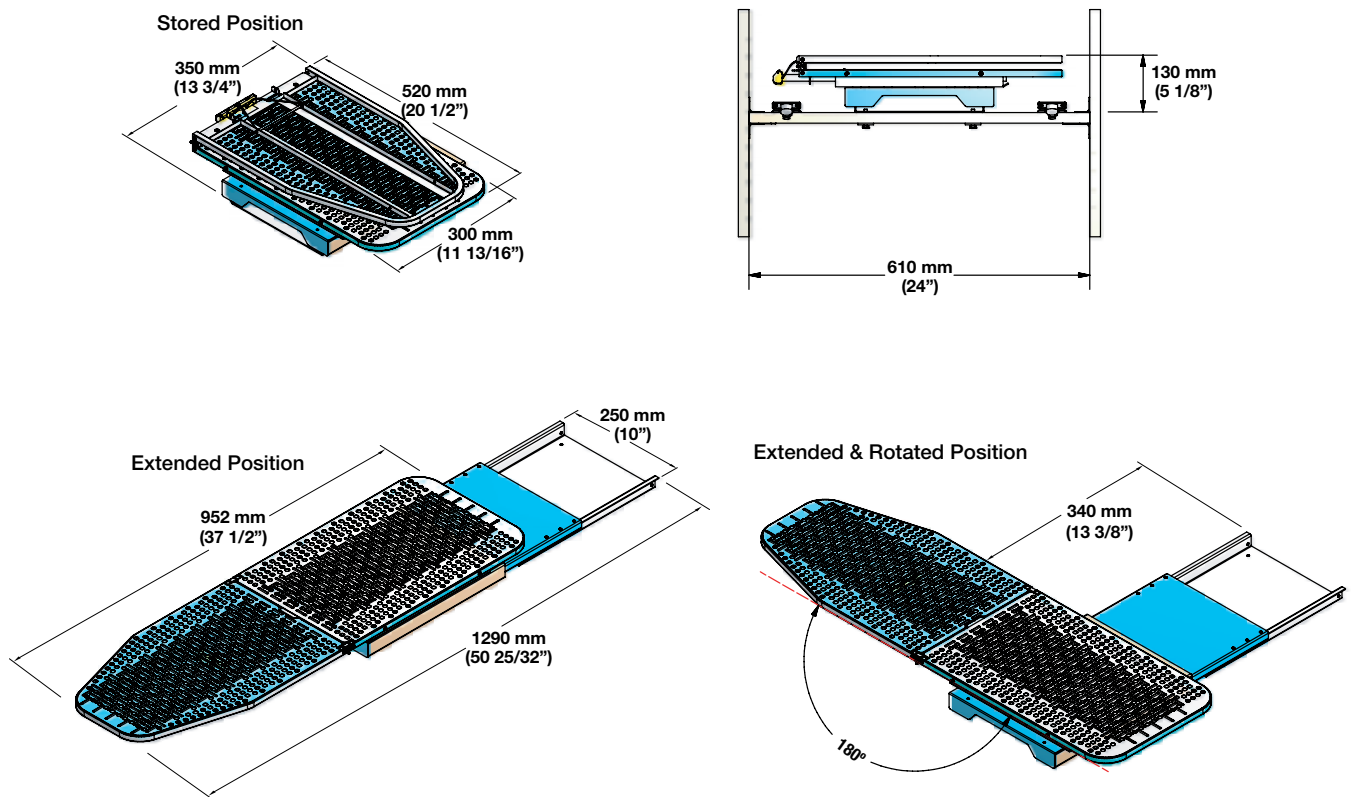

Item No.: 568.60.780

Ironfix® Shelf-mounted

Important Notes:

- Before mounting the Ironfix, it is the end users responsibility to assure that the Cabinet and Shelf are securely affixed, can adequately support the Ironfix when it's extended, and weight of "ironing" is applied.
- Häfele recommends a $\frac{3}{4}$ " (19 mm) thick shelf.
- Do not rely solely on RTA connectors or shelf supports/pins to support this item.
- Specifically included in this kit are 6 pcs. angle brackets and screws which we suggest are used, see Diagram B.
- Ironfix must be mounted on shelf via through holes using provided bolts.
- Use only as an ironing board for clothes! Unsafe for use as a seat, step, or table - misuse may cause serious injury.

Parts List:

1 pc. Ironfix unit
1 pc. mounting template
4 pcs. M6 bolts
6 pcs. angle brackets
24 pcs. #8 x 5/8" screws

Important Dimensions, see Diagram A below

Fits into a 24" wide x 14" deep space
Height: 130 mm (5 1/8")
Width: 520 mm (20 1/2")
Depth: 350 mm (13 3/4")
Extended board length: 952 mm (37 1/2")

Diagram **A**

Instructions:

1. Use included template to mark and drill 4 places 1/4" (6.5 mm) diameter through holes in shelf.
2. Be sure shelf is securely fastened by using included angle brackets and screws, see important notes on previous page and Diagram B below.
3. Attach Ironfix to shelf via through holes using included bolts.
4. Attach drop-down front, see below for suggestions.

Diagram **B**

To attach Drop-Down Front, Häfele recommends using Concealed Cup Hinges for adjustability. Exact location of hinges, dimension of drop-down front, overlay, etc. – to be performed by trial and error.