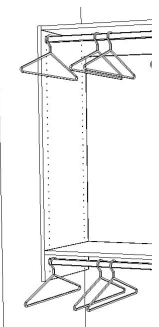

Single System bolt for outside panels

+

+

or

+

or

Double System bolt combining Two fixed shelves onto a shared panel

Fasteners Fixed and Adjustable Shelving