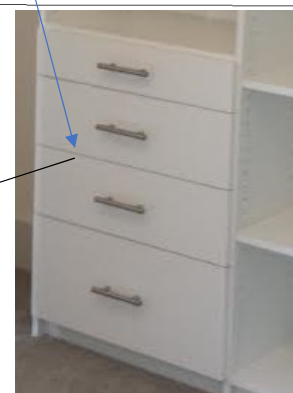

Fasteners
Drawer Boxes and Accessories