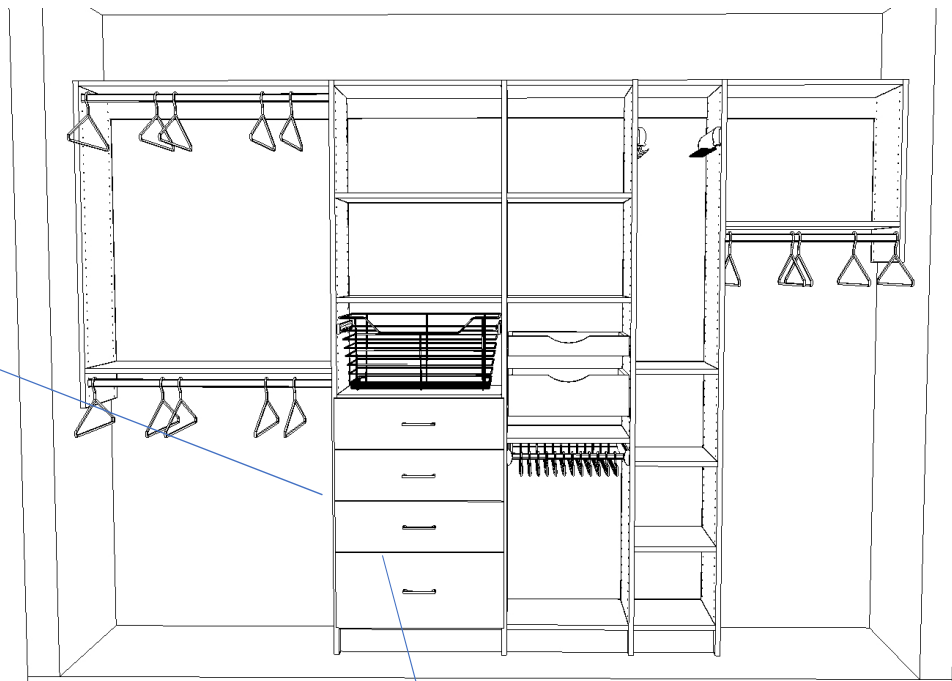

Dovetail Drawer Box