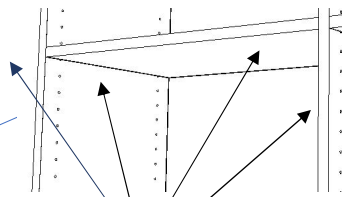

Single System bolt for outside panels

+

+

or

+

or

Double System bolt combining Two fixed shelves onto a shared panel

Fasteners Fixed and Adjustable Shelving