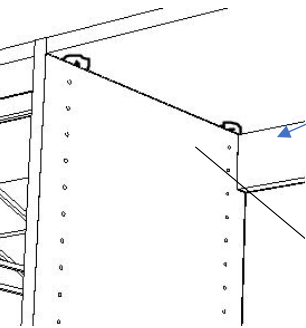

Single System bolt for outside panels

+

+

or

+

or