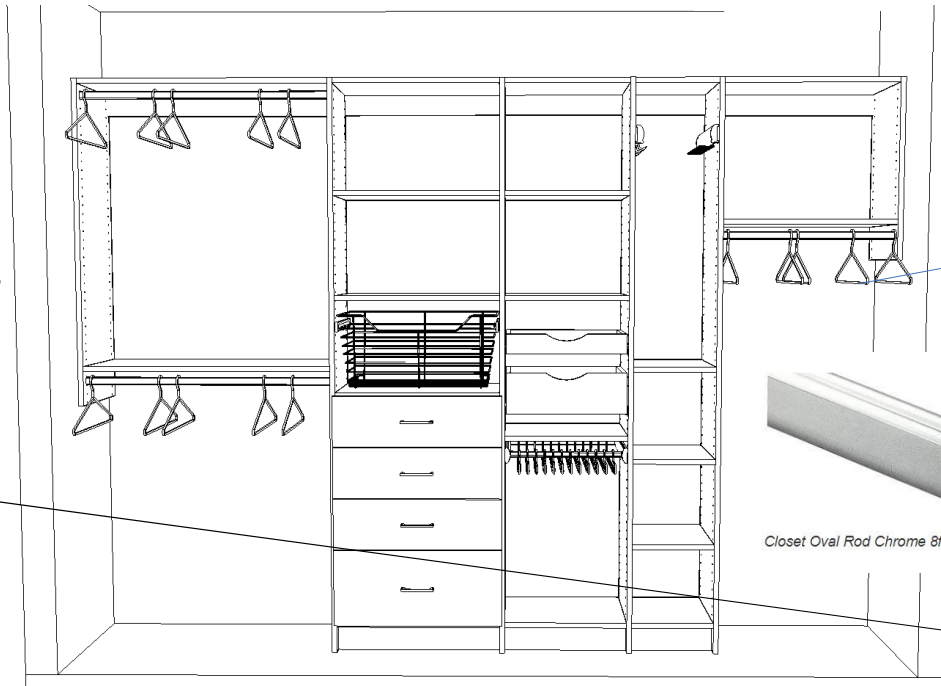

Accessories

or

or

Need

Oval Rod Support
For Rods between 36" and 48"

+

+

Fasteners
Shelf Rods, Holders, and Support