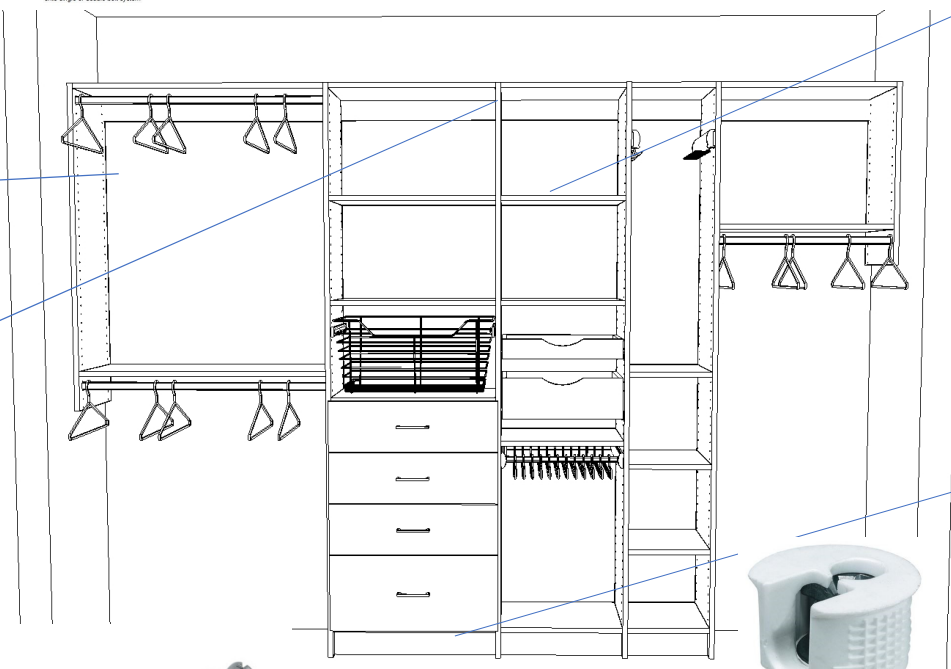

Single System bolt for outside panels

+

+

or

+

or