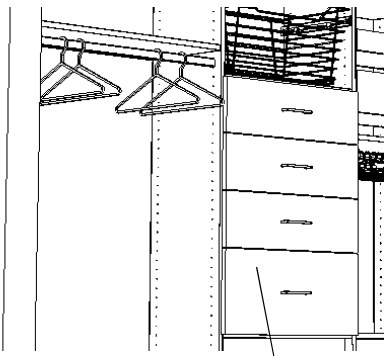

+

Closet Oval Rod Support
Chrome M-04-5321

+

System Screw Pozz (euro) M-06-7000 *Flat
Screws used to mount accessories on gables

Fasteners
Shelf Rods, Holders, and Support

System Screw Pozz (euro) M-06-7000 *Flat
Screws used to mount accessories on gables