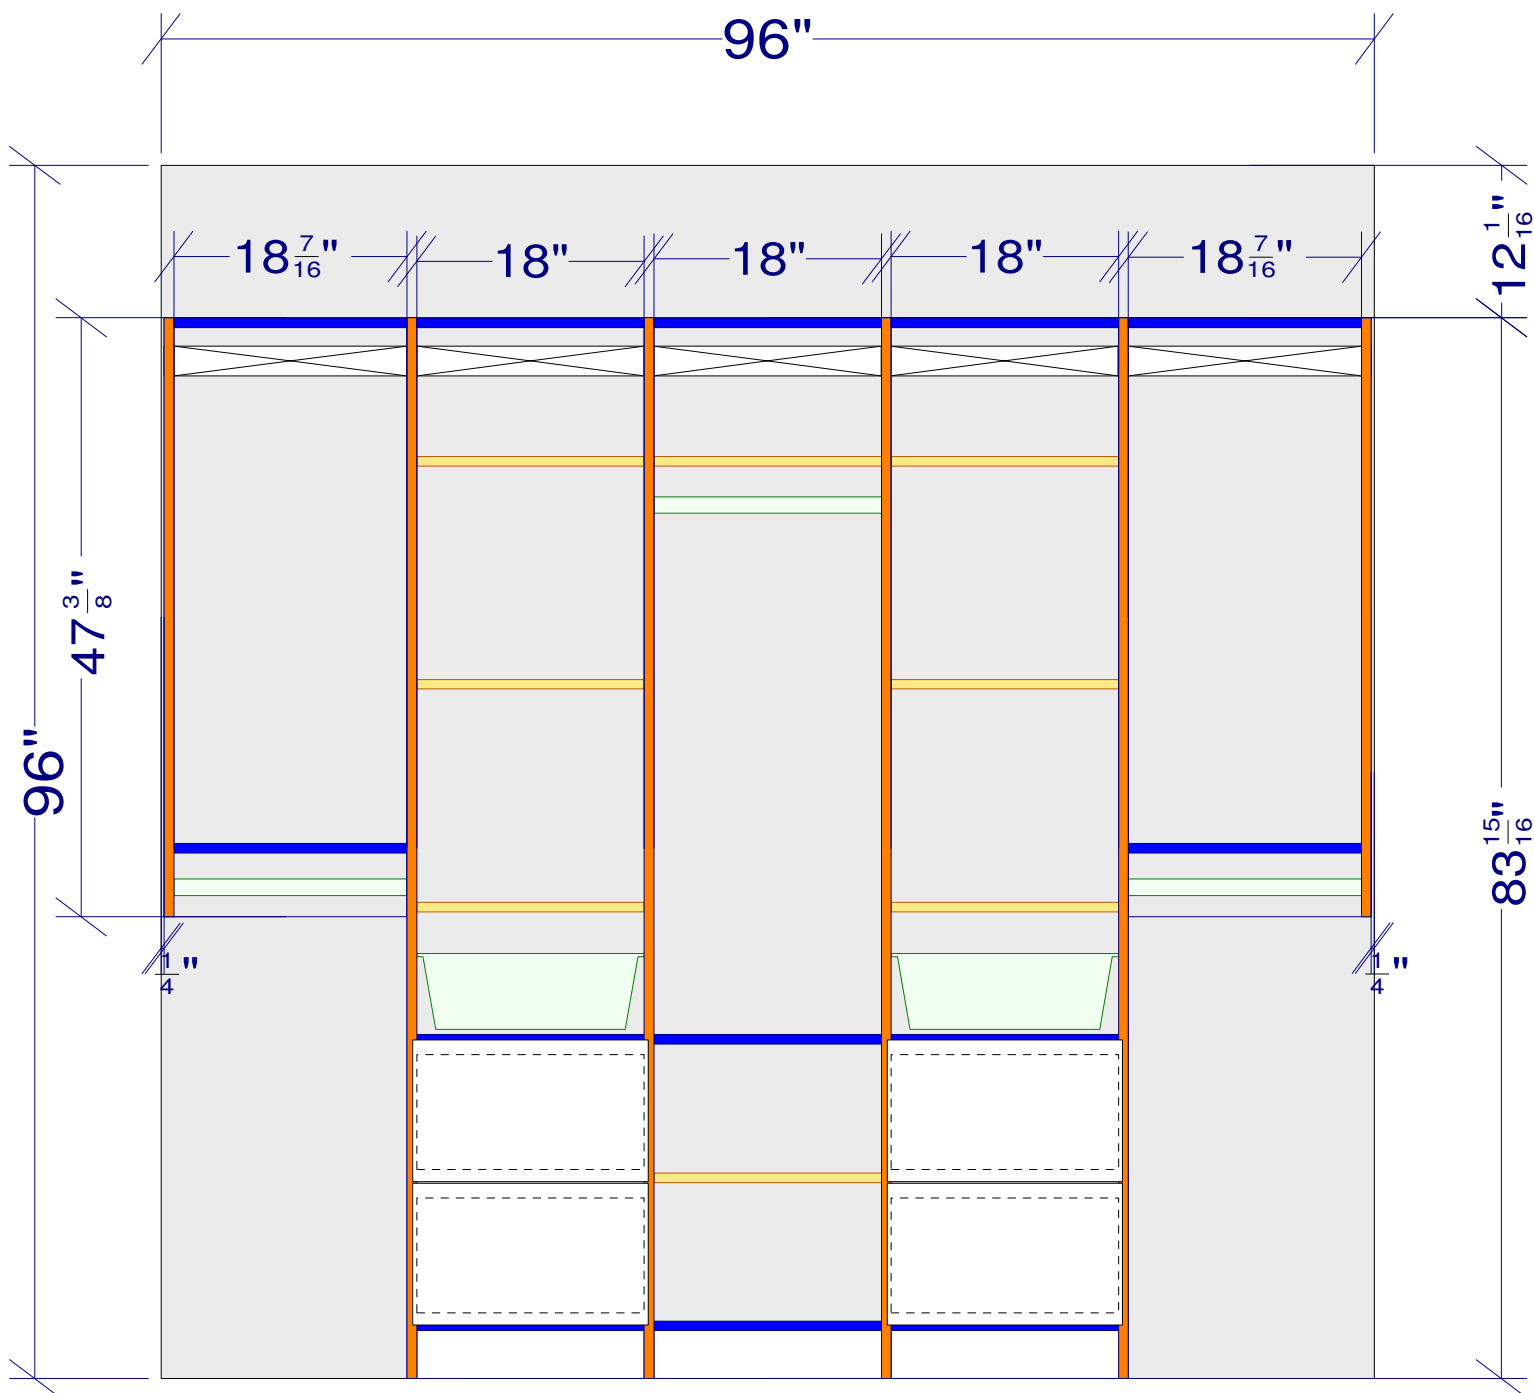

Elevation 1

14" Deep Wall Modules
End Panels Half Drilled
1/4" Variance Left and Right

All dimensions and size designations given are subject to verification on job site and adjustment to fit job conditions.

This is an original design and must not be released or copied unless applicable fee has been paid or job order placed.

Designed: 6/20/2024
Printed: 6/20/2024

Elevation 1

PROJECT: Reach In 3
MATERIAL - 3/4" TFL
COLOR - TFL 2 Fashionista
INSTALL HEIGHT - 83 15/16"