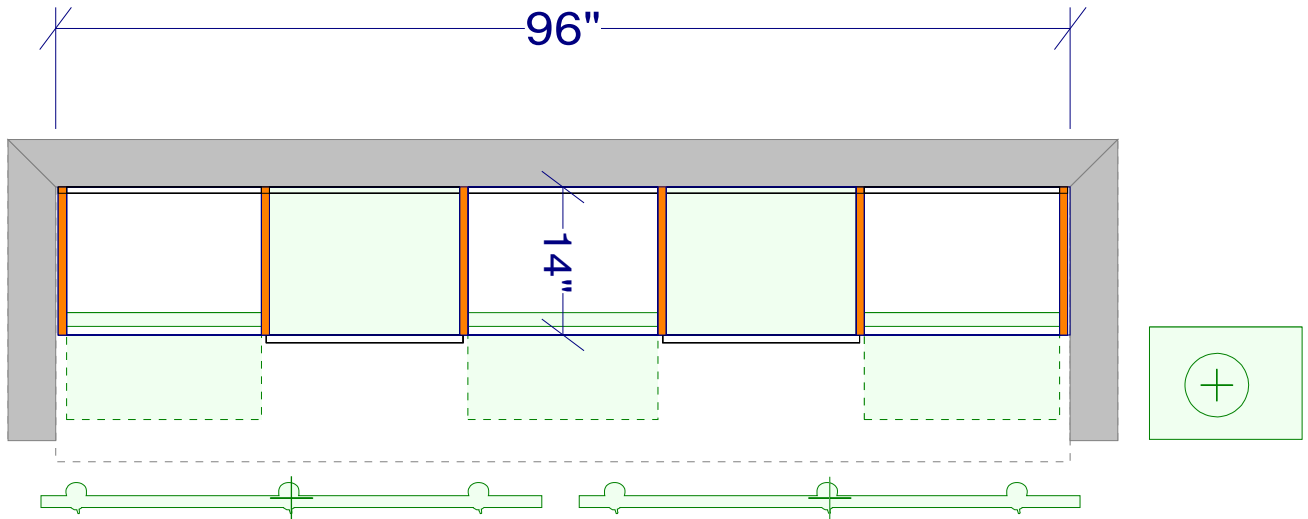

Elevation 1

14" Deep Wall Modules
End Panels Half Drilled
1/4" Variance Left and Right

All dimensions and size designations given are subject to verification on job site and adjustment to fit job conditions.

This is an original design and must not be released or copied unless applicable fee has been paid or job order placed.

Designed: 6/20/2024
Printed: 6/20/2024

Elevation 1

PROJECT: Reach In 3
MATERIAL - 3/4" TFL
COLOR - TFL 2 Fashionista
INSTALL HEIGHT - 83 15/16"