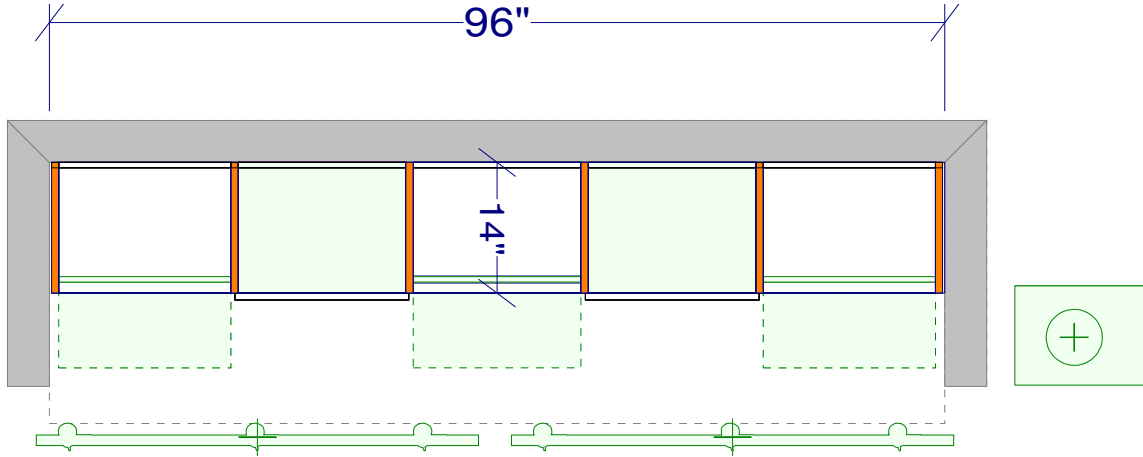

Elevation 1

14" Deep Wall Modules
End Panels Half Drilled
1/4" Variance Left and Right

All dimensions and size designations given are subject to verification on job site and adjustment to fit job conditions.

This is an original design and must not be released or copied unless applicable fee has been paid or job order placed.

Designed: 6/20/2024
Printed: 7/23/2024

Elevation 1

PROJECT: Reach In 3
 MATERIAL - 3/4" TFL
 COLOR - TFL 1 White
 INSTALL HEIGHT - 83 15/16"