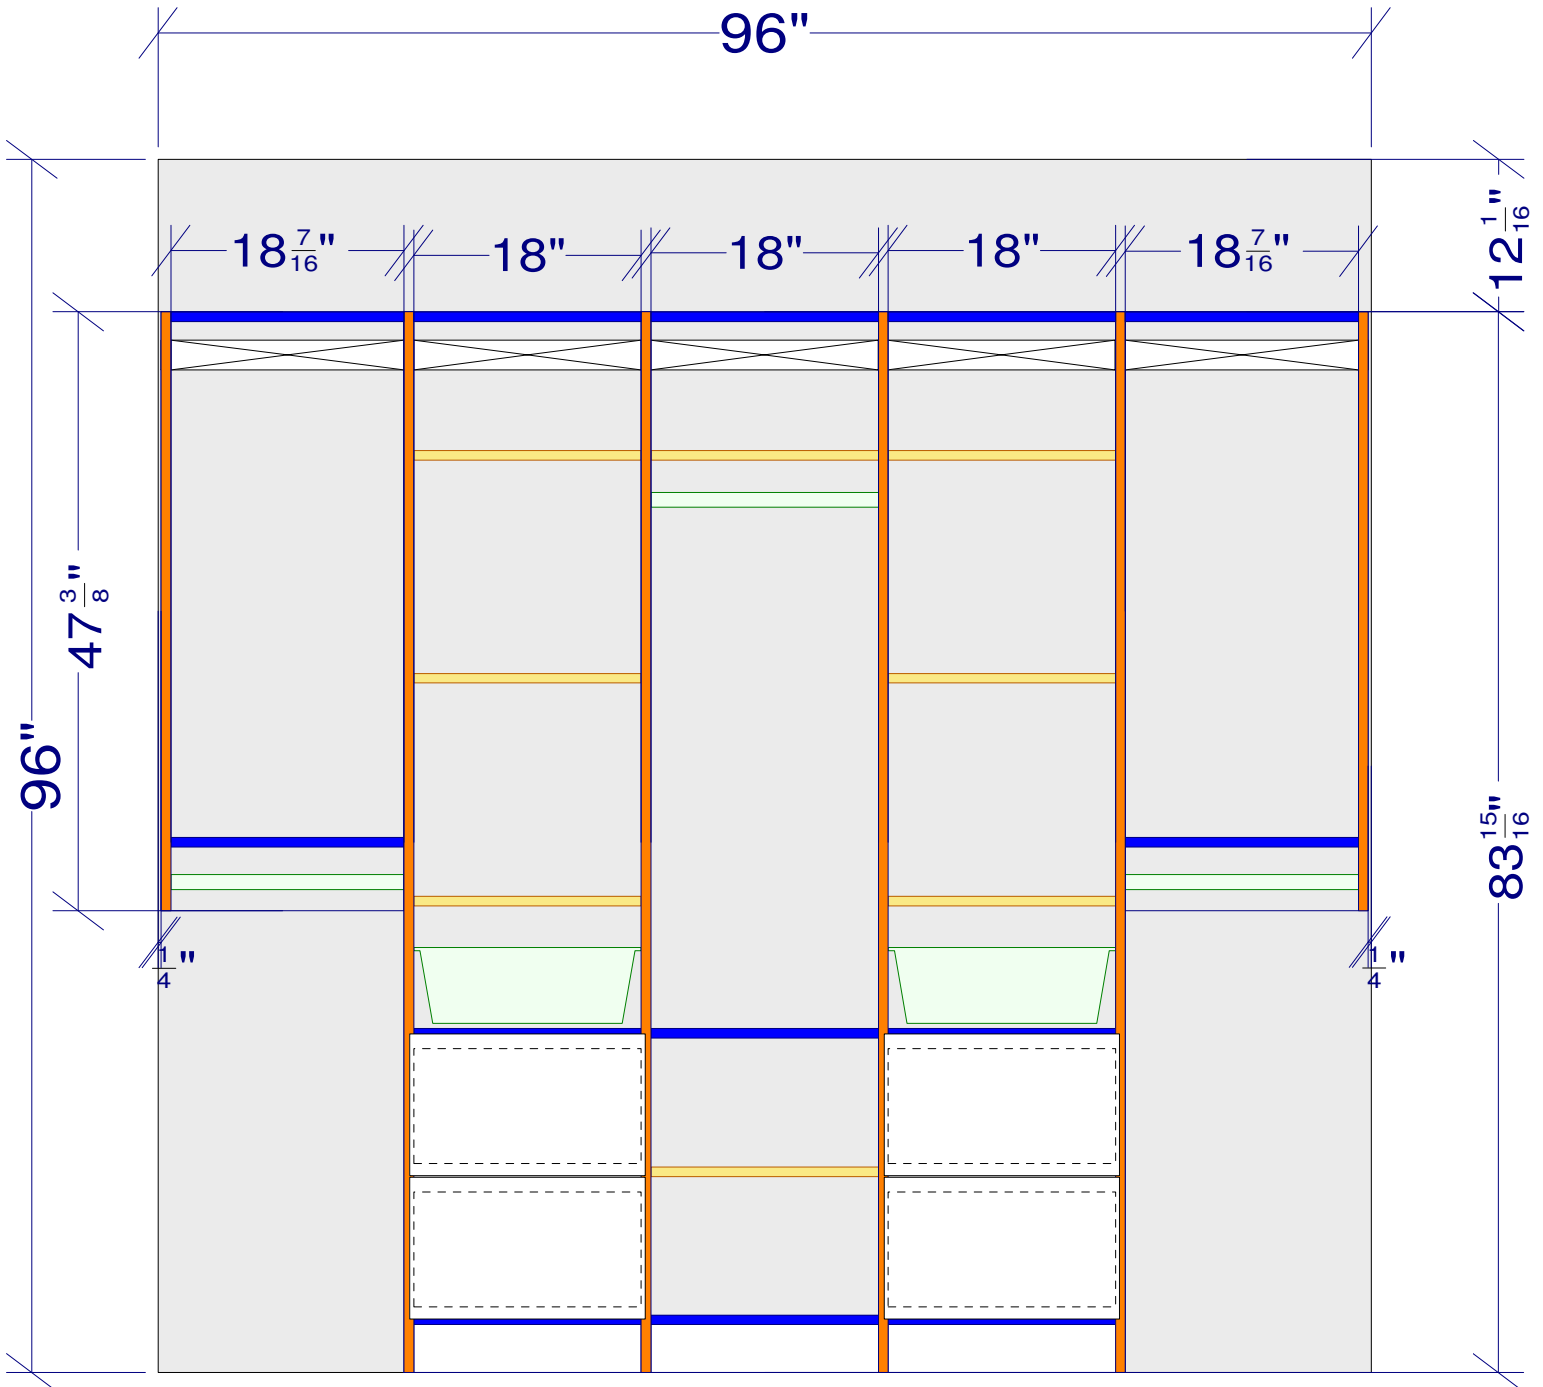

Elevation 1

14" Deep Wall Modules
End Panels Half Drilled
1/4" Variance Left and Right

All dimensions and size designations given are subject to verification on job site and adjustment to fit job conditions.

This is an original design and must not be released or copied unless applicable fee has been paid or job order placed.

Designed: 6/20/2024
Printed: 7/23/2024

Elevation 1

PROJECT: Reach In 3
 MATERIAL - 3/4" TFL
 COLOR - TFL 1 White
 INSTALL HEIGHT - 83 15/16"